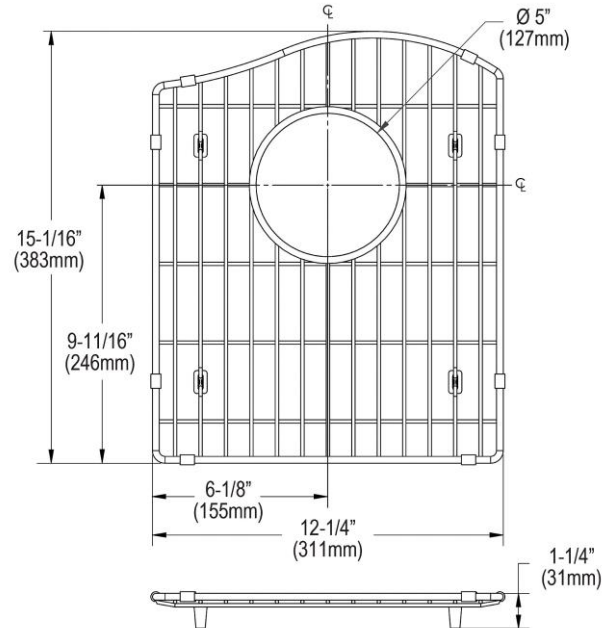

PRODUCT SPECIFICATIONS

Elkay Stainless Steel 12-1/4" x 15-1/16" x 1-1/4" Bottom Grid.
Overall dimensions are 12-1/4" x 15-1/16" x 1-1/4".

Made of Stainless Steel

Bottom grids are:

- Custom designed to protect and cover the bottom of your sink.
- Properly positioned opening for convenient access to drain or disposer.
- Built from solid stainless steel to resist corrosion and provide years of service.

NO IMAGE AVAILABLE

Material:	Stainless Steel
Dimensions:	12-1/4" x 15-1/16" x 1-1/4"
Fits Bowl Size(s):	15-3/16" x 17-7/8"

Special Note: For bowls with rear center drain opening.

A Century of Tradition and Quality.

For more than 100 years, Elkay has been making innovative products and providing exceptional customer care. We take pride in offering plumbing products that make life easier, inspire change and leave the world a better place.

[Clean and Care Manual (PDF)](#)

[Clean and Care Manual (PDF)](#)

[Warranty (PDF)](#)

PART: _____ QTY: _____

PROJECT: _____

CONTACT: _____

DATE: _____

NOTES: _____

APPROVAL: _____

In keeping with our policy of continuing product improvement, Elkay reserves the right to change product specifications without notice. Please visit elkay.com for the most current version of Elkay product specification sheets. This specification describes an Elkay product with design, quality, and functional benefits to the user. When making a comparison of other producers' offerings, be certain these features are not overlooked.